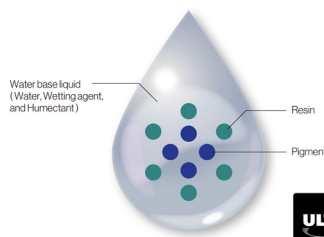

All new, non-consumable, industrial PrecisionCore® TFP print heads that keep nozzle integrity vs competitive thermal systems

Three tier drying system allows for low post-cure temperatures

Resin Ink

Immediate lamination so you can deliver jobs quickly and hit tight deadlines.

Incredible scratch resistance for short term indoor graphics, wall coverings, and much more

Water based, GREENGUARD Gold certified inks

Usability

Print head performance is optimized, automatically, depending upon your needs - high quality or high production